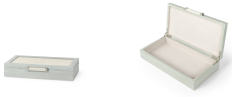

No. 3794-79 HEMPSTEAD BOX, SMALL

Jeffery Alan Marks Collection. Blue cerused oak wood frame and hinged lid with suede lining on inside and outside bottom, featuring inset cream leather accented with a pewter finished stainless steel handle. Blue cerused finish may vary slightly from piece to piece depending on natural wood grain. A unique characteristic that speaks to the beauty of the collection.

:

Retail Price: \$389.00

No. 3794-79 HEMPSTEAD BOX, SMALL

PRODUCT SPECIFICATIONS

Overall Dimensions 13"w x 6.5"dp x 2.5"h

SHIPPING INFORMATION

Box Size - Length	17"
Box Size - Width	10"
Box Size - Height	7"
Weight - In Box	5 lbs.
Weight - Out Of Box	3 lbs.
Delivery Method	Can Be Shipped Via FedEx