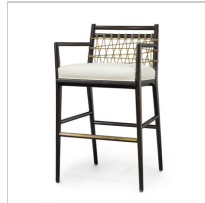

SEARCH RESULTS FOR "PRATT"

7159-03
PRATT ARM CHAIR
CERUSED WHITE

7159-79
PRATT ARM CHAIR,
ESPRESSO

7641-79
PRATT LOUNGE CHAIR

7641-03
PRATT LOUNGE CHAIR
CERUSED WHITE

7160-03
PRATT SIDE CHAIR
CERUSED WHITE

7160-79
PRATT SIDE CHAIR,
ESPRESSO

7145-03
PRATT 24" CONTER
STOOL CERUSED WHITE

7145-79
PRATT 24" COUNTER
STOOL, ESPRESSO

7135-03
PRATT 30" BARSTOOL
CERUSED WHITE

7135-79
PRATT 30" BARSTOOL,
ESPRESSO