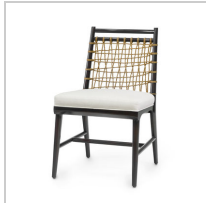

SEARCH RESULTS FOR "PRATT"

7159-03
PRATT ARM CHAIR
CERUSED WHITE

7159-79
PRATT ARM CHAIR,
ESPRESSO

7641-79
PRATT LOUNGE CHAIR

7641-03
PRATT LOUNGE CHAIR
CERUSED WHITE

7160-03
PRATT SIDE CHAIR
CERUSED WHITE

7160-79
PRATT SIDE CHAIR,
ESPRESSO

7145-03
PRATT 24" CONTER
STOOL CERUSED WHITE

7145-79
PRATT 24" COUNTER
STOOL, ESPRESSO

7135-03
PRATT 30" BARSTOOL
CERUSED WHITE

7135-79
PRATT 30" BARSTOOL,
ESPRESSO