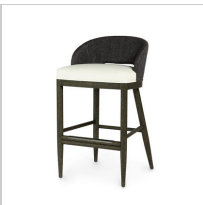

SEARCH RESULTS FOR "PRESCOTT"

7246-89

PRESCOTT 24" COUNTER
STOOL ASH GREY

7246-69

PRESCOTT 24" COUNTER
STOOL CHARCOAL

7245-89

PRESCOTT 30"
BARSTOOL ASH GREY

7245-69

PRESCOTT 30"
BARSTOOL CHARCOAL