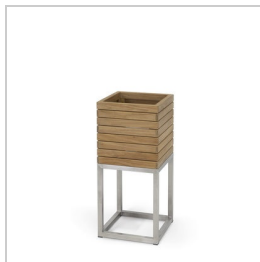

1073-05
COMMET OUTDOOR
PLANTER, WHITE

1279-01
MONARCH PLANTER
LARGE

1280-01
MONARCH PLANTER
SMALL

1086-79
MONTAUK OUTDOOR
PLANTER BOX LONG

1091-79
MONTAUK OUTDOOR
PLANTER BOX SHORT

1093-79
MONTAUK OUTDOOR
PLANTER BOX TALL