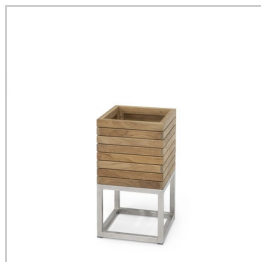

1073-05
COMMET OUTDOOR
PLANTER, WHITE

1279-01
MONARCH PLANTER
LARGE

1280-01
MONARCH PLANTER
SMALL

1086-79
MONTAUK OUTDOOR
PLANTER BOX LONG

1091-79
MONTAUK OUTDOOR
PLANTER BOX SHORT

1093-79
MONTAUK OUTDOOR
PLANTER BOX TALL