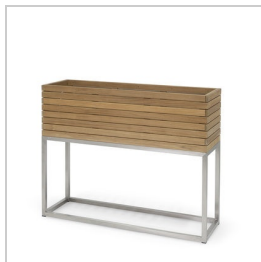

PALECEK™

DISTINCTIVE
FURNITURE,
ACCESSORIES,
LIGHTING
& TEXTILES

601 Parr Boulevard
RICHMOND, CA 94801
PHONE 800.274.7730
FAX 510.234.7234
www.palecek.com

3856-79
BOLINAS ROPE BASKET

1067-03
COMMET OUTDOOR
PLANTER, GREY

1073-05
COMMET OUTDOOR
PLANTER, WHITE

1279-01
MONARCH PLANTER
LARGE

1280-01
MONARCH PLANTER
SMALL

1086-79
MONTAUK OUTDOOR
PLANTER BOX LONG

1091-79
MONTAUK OUTDOOR
PLANTER BOX SHORT

1093-79
MONTAUK OUTDOOR
PLANTER BOX TALL