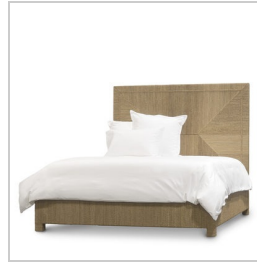

PALECEK™

DISTINCTIVE
FURNITURE,
ACCESSORIES,
LIGHTING
& TEXTILES

601 Parr Boulevard
RICHMOND, CA 94801
PHONE 800.274.7730
FAX 510.234.7234
www.palecek.com

7620-01
WOODSIDE BED, CAL
KING, NATURAL

7696-01
WOODSIDE BED, KING,
NATURAL

7696-03
WOODSIDE BED, KING,
WHITE SAND

7697-01
WOODSIDE BED, QUEEN,
NATURAL

7697-03
WOODSIDE BED, QUEEN,
WHITE SAND

7333-03
WOODSIDE CANOPY BED
KING WHITE SAND

7822-01
WOODSIDE CANOPY
BED, CAL KING,
NATURAL