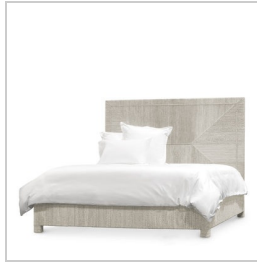

PALECEK™

DISTINCTIVE
FURNITURE,
ACCESSORIES,
LIGHTING
& TEXTILES

601 Parr Boulevard
RICHMOND, CA 94801
PHONE 800.274.7730
FAX 510.234.7234
www.palecek.com

7620-01
WOODSIDE BED, CAL
KING, NATURAL

7696-01
WOODSIDE BED, KING,
NATURAL

7696-03
WOODSIDE BED, KING,
WHITE SAND

7697-01
WOODSIDE BED, QUEEN,
NATURAL

7697-03
WOODSIDE BED, QUEEN,
WHITE SAND

7333-03
WOODSIDE CANOPY BED
KING WHITE SAND

7822-01
WOODSIDE CANOPY
BED, CAL KING,
NATURAL