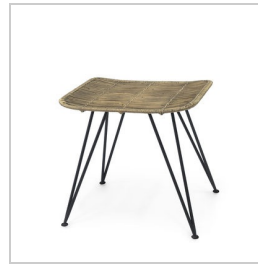

PALECEK™

DISTINCTIVE
FURNITURE,
ACCESSORIES,
LIGHTING
& TEXTILES

601 Parr Boulevard
RICHMOND, CA 94801
PHONE 800.274.7730
FAX 510.234.7234
www.palecek.com

7578-01
HERMOSA ARM CHAIR

7060-01
HERMOSA BENCH

7356-01
HERMOSA LOUNGE
CHAIR

7112-01
HERMOSA OUTDOOR
ARM CHAIR

7112-40
HERMOSA OUTDOOR
ARM CHAIR, GREY

7111-01
HERMOSA OUTDOOR
SIDE CHAIR

7111-40
HERMOSA OUTDOOR
SIDE CHAIR, GREY

7579-01
HERMOSA SIDE CHAIR

7009-01
HERMOSA STOOL
20% Off

7559-01
HERMOSA 24" COUNTER
BARSTOOL

7558-01
HERMOSA 30"
BARSTOOL