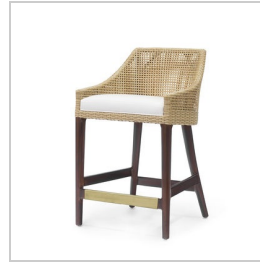

PALECEK™

DISTINCTIVE
FURNITURE,
ACCESSORIES,
LIGHTING
& TEXTILES

601 Parr Boulevard
RICHMOND, CA 94801
PHONE 800.274.7730
FAX 510.234.7234
www.palecek.com

7627-49
VINCENT OCCASIONAL
CHAIR, MOCHA

7633-22
VINCENT SIDE CHAIR,
HONEY

7633-49
VINCENT SIDE CHAIR,
MOCHA

7637-22
VINCENT 24" COUNTER
BARSTOOL, HONEY

7637-49
VINCENT 24" COUNTER
BARSTOOL, MOCHA

7636-22
VINCENT 30" BARSTOOL,
HONEY

7636-49
VINCENT 30" BARSTOOL,
MOCHA