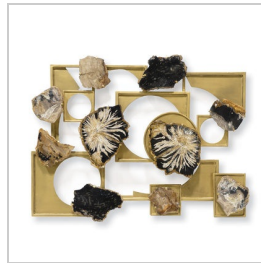

6052-79
BLACK PETRIFIED WOOD
ACCENT TABLE, SMALL

1187-79
HALE PETRIFIED WOOD
WALL DECOR

6456-79
HEX PETRIFIED WOOD
SIDE TABLE
20% Off

7049-79
MAXWELL PETRIFIED
WOOD COFFEE TABLE
20% Off

6531-79
MAXWELL PETRIFIED
WOOD SLICE SIDE
TABLE