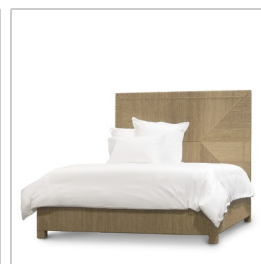

7620-01
WOODSIDE BED, CAL
KING, NATURAL