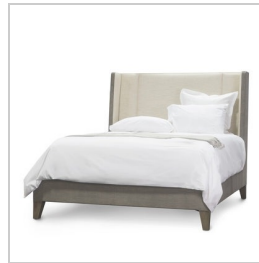

PALECEK™

DISTINCTIVE
FURNITURE,
ACCESSORIES,
LIGHTING
& TEXTILES

601 Parr Boulevard
RICHMOND, CA 94801
PHONE 800.274.7730
FAX 510.234.7234
www.palecek.com

7047-__
BAY TREE SIDE TABLE

7253-__
GENTRY BED, CAL KING

7251-__
GENTRY BED, KING

7250-__
GENTRY BED, QUEEN

7931-59
GREGORY NIGHTSTAND
GOLD FINISH
20% Off

7913-00
GREGORY QUEEN BED
GOLD FINISH
20% Off

7802-03
MONTERRA BED KING

7797-03
MONTERRA BED QUEEN

7841-03
MONTERRA CHEST