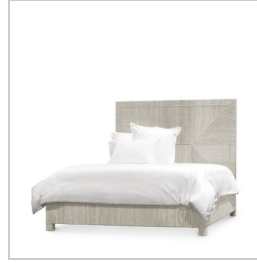

7697-03
WOODSIDE BED, QUEEN,
WHITE SAND