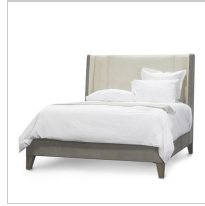

7359-79  
FRITZ ROPE LOUNGE  
CHAIR

7359-03  
FRITZ ROPE LOUNGE  
CHAIR, FOG WHITE

7740-79  
FRITZ ROPE SIDE CHAIR

7740-03  
FRITZ ROPE SIDE CHAIR,  
FOG WHITE

7741-79  
FRITZ ROPE SQUARE  
OTTOMAN

7741-03  
FRITZ ROPE SQUARE  
OTTOMAN, FOG WHITE

7738-79  
FRITZ ROPE 24"  
COUNTER STOOL

7738-03  
FRITZ ROPE 24"  
COUNTER STOOL, FOG  
WHITE

7737-79  
FRITZ ROPE 30"  
BARSTOOL

7737-03  
FRITZ ROPE 30"  
BARSTOOL, FOG WHITE

7253-\_\_\_  
GENTRY BED, CAL KING