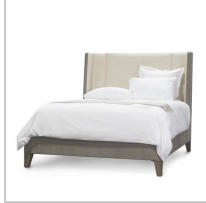

7738-03
FRITZ ROPE 24"
COUNTER STOOL, FOG
WHITE

7250-___
GENTRY BED, QUEEN