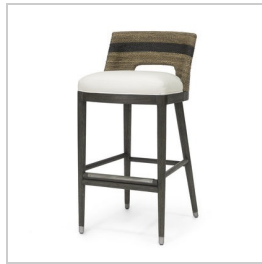

7016-89
CARRAWAY CHAIR AND A
HALF, ELM GREY

7739-79
FRITZ ROPE ARM CHAIR

7359-79
FRITZ ROPE LOUNGE
CHAIR

7740-79
FRITZ ROPE SIDE CHAIR

7737-79
FRITZ ROPE 30"
BARSTOOL

7071-77
PAXTON SAUCER CHAIR

7216-19
PAXTON STOOL

7159-79
PRATT ARM CHAIR

7160-79
PRATT SIDE CHAIR

7135-79
PRATT 30" BARSTOOL

7331-__
TULLY ARM CHAIR
20% Off

7144-__
TULLY LOUNGE CHAIR
20% Off