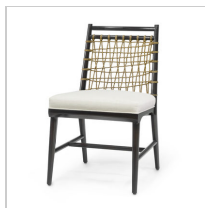

7740-79  
FRITZ ROPE SIDE CHAIR

7740-03  
FRITZ ROPE SIDE CHAIR,  
FOG WHITE

7741-79  
FRITZ ROPE SQUARE  
OTTOMAN

7741-03  
FRITZ ROPE SQUARE  
OTTOMAN, FOG WHITE

7738-79  
FRITZ ROPE 24"  
COUNTER STOOL

7738-03  
FRITZ ROPE 24"  
COUNTER STOOL, FOG  
WHITE

7737-79  
FRITZ ROPE 30"  
BARSTOOL

7737-03  
FRITZ ROPE 30"  
BARSTOOL, FOG WHITE

7602-89  
GORDON OCCASIONAL  
CHAIR ASH GREY

7602-69  
GORDON OCCASIONAL  
CHAIR CHARCOAL

7108-\_\_\_  
NOLAN OCCASIONAL  
CHAIR

7071-77  
PAXTON SAUCER CHAIR

7216-19  
PAXTON STOOL

7159-79  
PRATT ARM CHAIR

7641-79  
PRATT LOUNGE CHAIR

7160-79  
PRATT SIDE CHAIR

7145-79  
PRATT 24" COUNTER  
STOOL

7135-79  
PRATT 30" BARSTOOL

7246-89  
PRESCOTT 24" COUNTER  
STOOL ASH GREY

7246-69  
PRESCOTT 24" COUNTER  
STOOL CHARCOAL

7245-89  
PRESCOTT 30"  
BARSTOOL ASH GREY

7245-69  
PRESCOTT 30"  
BARSTOOL CHARCOAL