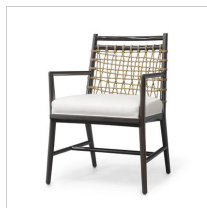

7739-79  
FRITZ ROPE ARM CHAIR

7739-03  
FRITZ ROPE ARM CHAIR,  
FOG WHITE

7275-79  
FRITZ ROPE BENCH

7275-03  
FRITZ ROPE BENCH, FOG  
WHITE

7359-79  
FRITZ ROPE LOUNGE  
CHAIR

7359-03  
FRITZ ROPE LOUNGE  
CHAIR, FOG WHITE

7740-79  
FRITZ ROPE SIDE CHAIR

7740-03  
FRITZ ROPE SIDE CHAIR,  
FOG WHITE

7741-79  
FRITZ ROPE SQUARE  
OTTOMAN

7741-03  
FRITZ ROPE SQUARE  
OTTOMAN, FOG WHITE

7738-79  
FRITZ ROPE 24"  
COUNTER STOOL

7738-03  
FRITZ ROPE 24"  
COUNTER STOOL, FOG  
WHITE

7737-79  
FRITZ ROPE 30"  
BARSTOOL

7737-03  
FRITZ ROPE 30"  
BARSTOOL, FOG WHITE

7602-89  
GORDON OCCASIONAL  
CHAIR ASH GREY

7602-69  
GORDON OCCASIONAL  
CHAIR CHARCOAL

7108-\_\_\_  
NOLAN OCCASIONAL  
CHAIR

7071-77  
PAXTON SAUCER CHAIR

7216-19  
PAXTON STOOL

7159-79  
PRATT ARM CHAIR

7641-79  
PRATT LOUNGE CHAIR

7160-79  
PRATT SIDE CHAIR

7145-79  
PRATT 24" COUNTER  
STOOL