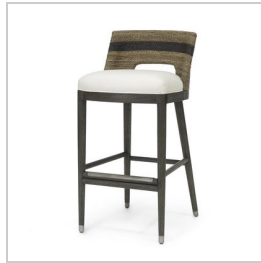

7783-\_\_  
AUGUSTO SIDE CHAIR

2446-51  
AURORA MARBLE TABLE  
LAMP

7059-79  
CALLAHAN CABINET

7016-89  
CARRAWAY CHAIR AND A  
HALF, ELM GREY

3012-79  
CRETE BOWL

3000-79  
EVIA TRAY

7739-79  
FRITZ ROPE ARM CHAIR

7740-79  
FRITZ ROPE SIDE CHAIR

7741-79  
FRITZ ROPE SQUARE  
OTTOMAN

7737-79  
FRITZ ROPE 30"  
BARSTOOL

7738-79  
FRITZ 24" ROPE  
COUNTER BARSTOOL

7251-\_\_  
GENTRY BED, KING

7250-\_\_  
GENTRY BED, QUEEN