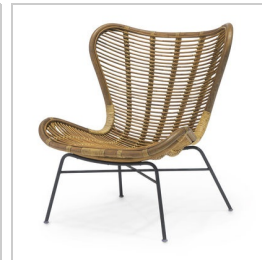

7402-79  
RICARDO OCCASIONAL  
CHAIR

6552-79  
ROAN DRUM SIDE TABLE

6572-79  
ROAN HOURGLASS SIDE  
TABLE

7898-01  
SAN REMO OUTDOOR  
COFFEE TABLE

7680-79  
SAN REMO OUTDOOR  
DINING CHAIR

7685-79  
SAN REMO OUTDOOR  
LOUNGE CHAIR

7896-01  
SAN REMO OUTDOOR  
SIDE TABLE

7688-79  
SAN REMO OUTDOOR  
SOFA

7642-79  
SAN REMO OUTDOOR 24"  
COUNTER BARSTOOL

7674-79  
SAN REMO OUTDOOR 30"  
BARSTOOL

7623-83  
SANTA BARBARA CHEST,  
NATURAL

7962-83  
SANTA BARBARA DESK,  
NATURAL

7960-83  
SANTA BARBARA  
DRESSER, NATURAL

6566-41  
SAUSALITO SIDE TABLE

7789-79  
SYDNEY LOUNGE CHAIR

7788-79  
SYDNEY SIDE CHAIR