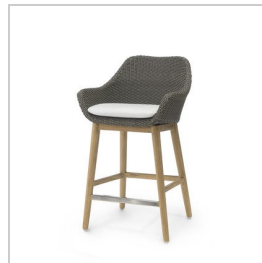

7642-79
SAN REMO OUTDOOR 24"
COUNTER BARSTOOL