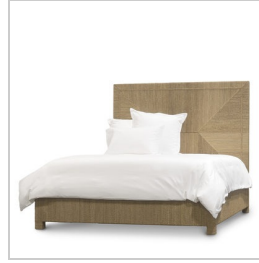

7620-01

WOODSIDE BED, CAL
KING, NATURAL