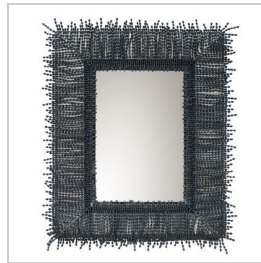

# PALECEK™

**DISTINCTIVE  
FURNITURE,  
ACCESSORIES,  
LIGHTING  
& TEXTILES**

**601 Parr Boulevard  
RICHMOND, CA 94801  
PHONE 800.274.7730  
FAX 510.234.7234  
www.palecek.com**

1295-05  
AMALIA COCO WALL  
DECOR

1126-19  
AMARI ROPE WALL  
DECOR

1286-60  
AMAYA BEADED MIRROR

3016-79  
BIXBY BASKETS UMBER,  
SET OF 2

3024-01  
CANYON LOOP  
BASKETS, SET OF 2

1742-19  
LOLA ROPE MIRROR

1078-19  
LONAN OVERSIZED TRAY

3002-79  
NANTUCKET WIRE  
BASKETS, SET OF 2

3003-05  
NIA ROPE BOWL, LARGE

3028-05  
NIA ROPE BOWL, SMALL

3007-79  
ROAN TRAYS, SET OF 2

1077-05  
SABINE COCO MIRROR

1236-79  
SADIE BEADED MIRROR,  
GREEN

1235-79  
SADIE BEADED MIRROR,  
WHITE

1094-83  
SANTA BARBARA  
MIRROR, NATURAL

1662-79  
SUMBA BEADED URN,  
LARGE

1664-79  
SUMBA BEADED URN,  
TALL

3204-79  
TANNA RECTANGULAR  
BASKETS, SET OF 2