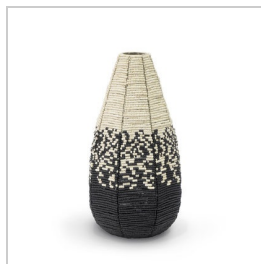

1664-79
SUMBA BEADED URN,
TALL