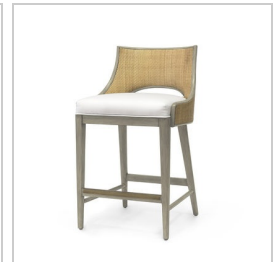

# PALECEK™

DISTINCTIVE  
FURNITURE,  
ACCESSORIES,  
LIGHTING  
& TEXTILES

601 Parr Boulevard  
RICHMOND, CA 94801  
PHONE 800.274.7730  
FAX 510.234.7234  
www.palecek.com

7106-03  
AINSLEY STOOL

7781-79  
AMALFI OUTDOOR ARM  
CHAIR

7748-01  
AMALFI OUTDOOR  
COFFEE TABLE

7769-79  
AMALFI OUTDOOR  
LOUNGE CHAIR

7778-79  
AMALFI OUTDOOR SIDE  
CHAIR

7758-01  
AMALFI OUTDOOR SIDE  
TABLE

7760-79  
AMALFI OUTDOOR SOFA

7747-01  
AMALFI TEAK DINING  
TABLE

7006-79  
ANTON BISTRO CHAIR

7158-83  
AVALON 24" COUNTER  
BARSTOOL

7156-83  
AVALON 30" BARSTOOL

7034-\_\_  
BALDWIN SWIVEL  
LOUNGE CHAIR

7011-\_\_  
BARCLAY SOFA

7075-\_\_  
BERGEN LOUNGE CHAIR

7470-69  
BRODERICK DINING  
TABLE, DARK ESPRESSO

7127-01  
CAPITOLA 24" COUNTER  
BARSTOOL

7126-01  
CAPITOLA 30"  
BARSTOOL

7188-79  
DAKOTA TEAK DINING  
TABLE

7790-79  
DOCKSIDE OUTDOOR  
DINING CHAIR

7791-79  
DOCKSIDE OUTDOOR 24"  
COUNTER BRSTL

20% Off