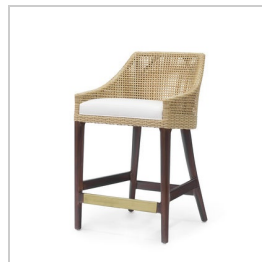

7006-79  
ANTON BISTRO CHAIR

7158-83  
AVALON 24" COUNTER  
BARSTOOL

7156-83  
AVALON 30" BARSTOOL

7034-\_\_  
BALDWIN SWIVEL  
LOUNGE CHAIR

7011-\_\_  
BARCLAY SOFA

7075-\_\_  
BERGEN LOUNGE CHAIR

7470-69  
BRODERICK DINING  
TABLE, DARK ESPRESSO

7131-83  
MARLON 30" BARSTOOL

7309-01  
NORA LOUNGE CHAIR

7128-79  
RECARO OUTDOOR  
LOUNGE CHAIR

7114-79  
SANTORINI OUTDOOR  
LOUNGE CHAIR

7804-\_\_  
SARATOGA LOUNGE  
CHAIR

7805-\_\_  
SARATOGA SOFA

7836-79  
STEFANO DINING ARM  
CHAIR

7835-79  
STEFANO DINING SIDE  
CHAIR

7839-79  
STEFANO 24" COUNTER  
BARSTOOL  
20% Off

7837-79  
STEFANO 30" BARSTOOL  
20% Off

7633-22  
VINCENT SIDE CHAIR,  
HONEY

7637-22  
VINCENT 24" COUNTER  
BARSTOOL, HONEY

7636-22  
VINCENT 30" BARSTOOL,  
HONEY