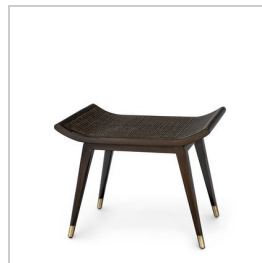

7748-01  
AMALFI OUTDOOR  
COFFEE TABLE

7769-79  
AMALFI OUTDOOR  
LOUNGE CHAIR

7778-79  
AMALFI OUTDOOR SIDE  
CHAIR

7758-01  
AMALFI OUTDOOR SIDE  
TABLE

7760-79  
AMALFI OUTDOOR SOFA

7747-01  
AMALFI TEAK DINING  
TABLE

7006-79  
ANTON BISTRO CHAIR

7158-83  
AVALON 24" COUNTER  
BARSTOOL

7156-83  
AVALON 30" BARSTOOL

7034-\_\_  
BALDWIN SWIVEL  
LOUNGE CHAIR

7011-\_\_  
BARCLAY SOFA

7075-\_\_  
BERGEN LOUNGE CHAIR

7470-69  
BRODERICK DINING  
TABLE, DARK ESPRESSO

7127-01  
CAPITOLA 24" COUNTER  
BARSTOOL

7126-01  
CAPITOLA 30"  
BARSTOOL

7188-79  
DAKOTA TEAK DINING  
TABLE

7790-79  
DOCKSIDE OUTDOOR  
DINING CHAIR

7791-79  
DOCKSIDE OUTDOOR 24"  
COUNTER BRSTL

20% Off

7793-79  
DOCKSIDE OUTDOOR 30"  
BARSTOOL

7197-\_\_  
DRESDEN LOUNGE  
CHAIR

7191-\_\_  
GIRONA LOUNGE CHAIR

7186-79  
HEATH STOOL

7060-01  
HERMOSA BENCH

7009-01  
HERMOSA STOOL

7151-83  
MARLON 24" COUNTER  
BARSTOOL