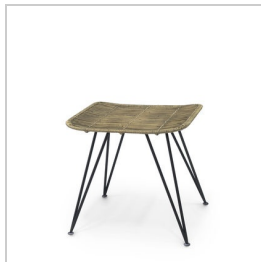

7006-79  
ANTON BISTRO CHAIR

7158-83  
AVALON 24" COUNTER  
BARSTOOL

7156-83  
AVALON 30" BARSTOOL

7034-\_\_  
BALDWIN SWIVEL  
LOUNGE CHAIR

7011-\_\_  
BARCLAY SOFA

7075-\_\_  
BERGEN LOUNGE CHAIR

7470-69  
BRODERICK DINING  
TABLE, DARK ESPRESSO

7127-01  
CAPITOLA 24" COUNTER  
BARSTOOL

7126-01  
CAPITOLA 30"  
BARSTOOL

7188-79  
DAKOTA TEAK DINING  
TABLE

7790-79  
DOCKSIDE OUTDOOR  
DINING CHAIR

7791-79  
DOCKSIDE OUTDOOR 24"  
COUNTER BRSTL

20% Off

7793-79  
DOCKSIDE OUTDOOR 30"  
BARSTOOL

7197-\_\_  
DRESDEN LOUNGE  
CHAIR

7191-\_\_  
GIRONA LOUNGE CHAIR

7186-79  
HEATH STOOL

7060-01  
HERMOSA BENCH

7009-01  
HERMOSA STOOL

7151-83  
MARLON 24" COUNTER  
BARSTOOL

7131-83  
MARLON 30" BARSTOOL

7309-01  
NORA LOUNGE CHAIR

7128-79  
RECARO OUTDOOR  
LOUNGE CHAIR

7114-79  
SANTORINI OUTDOOR  
LOUNGE CHAIR

7804-\_\_  
SARATOGA LOUNGE  
CHAIR

7805-\_\_  
SARATOGA SOFA

7836-79  
STEFANO DINING ARM  
CHAIR