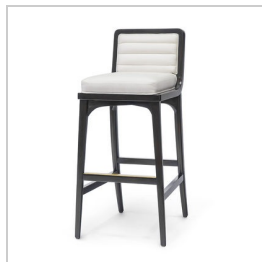

7006-79  
ANTON BISTRO CHAIR

7158-83  
AVALON 24" COUNTER  
BARSTOOL

7156-83  
AVALON 30" BARSTOOL

7034-\_\_  
BALDWIN SWIVEL  
LOUNGE CHAIR

7011-\_\_  
BARCLAY SOFA

7075-\_\_  
BERGEN LOUNGE CHAIR

7470-69  
BRODERICK DINING  
TABLE, DARK ESPRESSO

7793-79  
DOCKSIDE OUTDOOR 30"  
BARSTOOL

7197-\_\_  
DRESDEN LOUNGE  
CHAIR

7191-\_\_  
GIRONA LOUNGE CHAIR

7186-79  
HEATH STOOL

7060-01  
HERMOSA BENCH

7009-01  
HERMOSA STOOL

7151-83  
MARLON 24" COUNTER  
BARSTOOL

7131-83  
MARLON 30" BARSTOOL

7309-01  
NORA LOUNGE CHAIR

7128-79  
RECARO OUTDOOR  
LOUNGE CHAIR

7114-79  
SANTORINI OUTDOOR  
LOUNGE CHAIR

7804-\_\_  
SARATOGA LOUNGE  
CHAIR

7805-\_\_  
SARATOGA SOFA

7836-79  
STEFANO DINING ARM  
CHAIR

7835-79  
STEFANO DINING SIDE  
CHAIR

7839-79  
STEFANO 24" COUNTER  
BARSTOOL  
20% Off

7837-79  
STEFANO 30" BARSTOOL  
20% Off

7633-22  
VINCENT SIDE CHAIR,  
HONEY

7637-22  
VINCENT 24" COUNTER  
BARSTOOL, HONEY