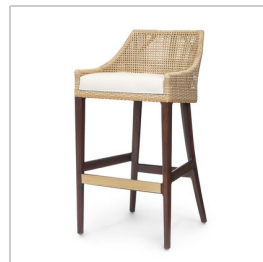

7006-79  
ANTON BISTRO CHAIR

7158-83  
AVALON 24" COUNTER  
BARSTOOL

7156-83  
AVALON 30" BARSTOOL

7034-\_\_  
BALDWIN SWIVEL  
LOUNGE CHAIR

7011-\_\_  
BARCLAY SOFA

7075-\_\_  
BERGEN LOUNGE CHAIR

7470-69  
BRODERICK DINING  
TABLE, DARK ESPRESSO

7131-83  
MARLON 30" BARSTOOL

7309-01  
NORA LOUNGE CHAIR

7128-79  
RECARO OUTDOOR  
LOUNGE CHAIR

7114-79  
SANTORINI OUTDOOR  
LOUNGE CHAIR

7804-\_\_  
SARATOGA LOUNGE  
CHAIR

7805-\_\_  
SARATOGA SOFA

7836-79  
STEFANO DINING ARM  
CHAIR

7835-79  
STEFANO DINING SIDE  
CHAIR

7839-79  
STEFANO 24" COUNTER  
BARSTOOL  
20% Off

7837-79  
STEFANO 30" BARSTOOL  
20% Off

7633-22  
VINCENT SIDE CHAIR,  
HONEY

7637-22  
VINCENT 24" COUNTER  
BARSTOOL, HONEY

7636-22  
VINCENT 30" BARSTOOL,  
HONEY