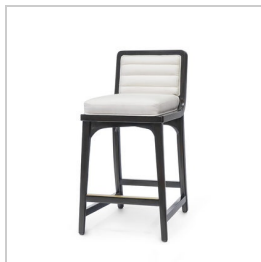

7006-79  
ANTON BISTRO CHAIR

7158-83  
AVALON 24" COUNTER  
BARSTOOL

7156-83  
AVALON 30" BARSTOOL

7034-\_\_  
BALDWIN SWIVEL  
LOUNGE CHAIR

7011-\_\_  
BARCLAY SOFA

7075-\_\_  
BERGEN LOUNGE CHAIR

7470-69  
BRODERICK DINING  
TABLE, DARK ESPRESSO

7793-79  
DOCKSIDE OUTDOOR 30"  
BARSTOOL

7197-\_\_  
DRESDEN LOUNGE  
CHAIR

7191-\_\_  
GIRONA LOUNGE CHAIR

7186-79  
HEATH STOOL

7060-01  
HERMOSA BENCH

7009-01  
HERMOSA STOOL

7151-83  
MARLON 24" COUNTER  
BARSTOOL

7131-83  
MARLON 30" BARSTOOL

7309-01  
NORA LOUNGE CHAIR

7128-79  
RECARO OUTDOOR  
LOUNGE CHAIR

7114-79  
SANTORINI OUTDOOR  
LOUNGE CHAIR

7804-\_\_  
SARATOGA LOUNGE  
CHAIR

7805-\_\_  
SARATOGA SOFA

7836-79  
STEFANO DINING ARM  
CHAIR

7835-79  
STEFANO DINING SIDE  
CHAIR

7839-79  
STEFANO 24" COUNTER  
BARSTOOL  
20% Off

7837-79  
STEFANO 30" BARSTOOL  
20% Off

7633-22  
VINCENT SIDE CHAIR,  
HONEY

7637-22  
VINCENT 24" COUNTER  
BARSTOOL, HONEY