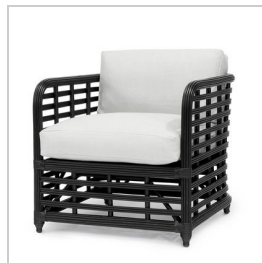

7006-79  
ANTON BISTRO CHAIR

7158-83  
AVALON 24" COUNTER  
BARSTOOL

7156-83  
AVALON 30" BARSTOOL

7034-\_\_  
BALDWIN SWIVEL  
LOUNGE CHAIR

7011-\_\_  
BARCLAY SOFA

7075-\_\_  
BERGEN LOUNGE CHAIR

7470-69  
BRODERICK DINING  
TABLE, DARK ESPRESSO

7127-01  
CAPITOLA 24" COUNTER  
BARSTOOL

7126-01  
CAPITOLA 30"  
BARSTOOL

7188-79  
DAKOTA TEAK DINING  
TABLE

7790-79  
DOCKSIDE OUTDOOR  
DINING CHAIR

7791-79  
DOCKSIDE OUTDOOR 24"  
COUNTER BRSTL

20% Off

7793-79  
DOCKSIDE OUTDOOR 30"  
BARSTOOL

7197-\_\_  
DRESDEN LOUNGE  
CHAIR

7191-\_\_  
GIRONA LOUNGE CHAIR

7186-79  
HEATH STOOL

7060-01  
HERMOSA BENCH

7009-01  
HERMOSA STOOL

7151-83  
MARLON 24" COUNTER  
BARSTOOL