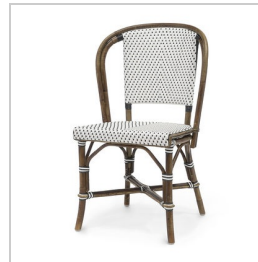

# PALECEK™

DISTINCTIVE  
FURNITURE,  
ACCESSORIES,  
LIGHTING  
& TEXTILES

601 Parr Boulevard  
RICHMOND, CA 94801  
PHONE 800.274.7730  
FAX 510.234.7234  
www.palecek.com

7106-03  
AINSLEY STOOL

7781-79  
AMALFI OUTDOOR ARM  
CHAIR

7748-01  
AMALFI OUTDOOR  
COFFEE TABLE

7769-79  
AMALFI OUTDOOR  
LOUNGE CHAIR

7778-79  
AMALFI OUTDOOR SIDE  
CHAIR

7758-01  
AMALFI OUTDOOR SIDE  
TABLE

7760-79  
AMALFI OUTDOOR SOFA

7747-01  
AMALFI TEAK DINING  
TABLE

7006-79  
ANTON BISTRO CHAIR

7158-83  
AVALON 24" COUNTER  
BARSTOOL

7156-83  
AVALON 30" BARSTOOL

7034-\_\_  
BALDWIN SWIVEL  
LOUNGE CHAIR

7011-\_\_  
BARCLAY SOFA

7075-\_\_  
BERGEN LOUNGE CHAIR

7470-69  
BRODERICK DINING  
TABLE, DARK ESPRESSO

7127-01  
CAPITOLA 24" COUNTER  
BARSTOOL

7126-01  
CAPITOLA 30"  
BARSTOOL

7188-79  
DAKOTA TEAK DINING  
TABLE

7790-79  
DOCKSIDE OUTDOOR  
DINING CHAIR

7791-79  
DOCKSIDE OUTDOOR 24"  
COUNTER BRSTL

20% Off