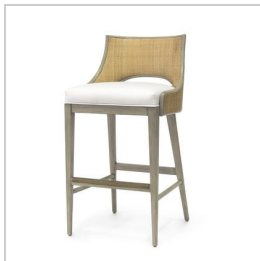

# PALECEK™

DISTINCTIVE  
FURNITURE,  
ACCESSORIES,  
LIGHTING  
& TEXTILES

601 Parr Boulevard  
RICHMOND, CA 94801  
PHONE 800.274.7730  
FAX 510.234.7234  
www.palecek.com

7106-03  
AINSLEY STOOL

7781-79  
AMALFI OUTDOOR ARM  
CHAIR

7748-01  
AMALFI OUTDOOR  
COFFEE TABLE

7769-79  
AMALFI OUTDOOR  
LOUNGE CHAIR

7778-79  
AMALFI OUTDOOR SIDE  
CHAIR

7758-01  
AMALFI OUTDOOR SIDE  
TABLE

7760-79  
AMALFI OUTDOOR SOFA

7747-01  
AMALFI TEAK DINING  
TABLE

7006-79  
ANTON BISTRO CHAIR

7158-83  
AVALON 24" COUNTER  
BARSTOOL

7156-83  
AVALON 30" BARSTOOL

7034-\_\_  
BALDWIN SWIVEL  
LOUNGE CHAIR

7011-\_\_  
BARCLAY SOFA

7075-\_\_  
BERGEN LOUNGE CHAIR

7470-69  
BRODERICK DINING  
TABLE, DARK ESPRESSO

7127-01  
CAPITOLA 24" COUNTER  
BARSTOOL

7126-01  
CAPITOLA 30"  
BARSTOOL

7188-79  
DAKOTA TEAK DINING  
TABLE

7790-79  
DOCKSIDE OUTDOOR  
DINING CHAIR

7791-79  
DOCKSIDE OUTDOOR 24"  
COUNTER BRSTL

20% Off