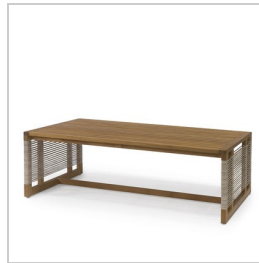

# PALECEK™

DISTINCTIVE  
FURNITURE,  
ACCESSORIES,  
LIGHTING  
& TEXTILES

601 Parr Boulevard  
RICHMOND, CA 94801  
PHONE 800.274.7730  
FAX 510.234.7234  
www.palecek.com

7106-03  
AINSLEY STOOL

7781-79  
AMALFI OUTDOOR ARM  
CHAIR

7748-01  
AMALFI OUTDOOR  
COFFEE TABLE

7769-79  
AMALFI OUTDOOR  
LOUNGE CHAIR

7778-79  
AMALFI OUTDOOR SIDE  
CHAIR

7758-01  
AMALFI OUTDOOR SIDE  
TABLE

7760-79  
AMALFI OUTDOOR SOFA

7747-01  
AMALFI TEAK DINING  
TABLE

7006-79  
ANTON BISTRO CHAIR

7158-83  
AVALON 24" COUNTER  
BARSTOOL

7156-83  
AVALON 30" BARSTOOL

7034-\_\_  
BALDWIN SWIVEL  
LOUNGE CHAIR

7011-\_\_  
BARCLAY SOFA

7075-\_\_  
BERGEN LOUNGE CHAIR

7470-69  
BRODERICK DINING  
TABLE, DARK ESPRESSO

7127-01  
CAPITOLA 24" COUNTER  
BARSTOOL

7126-01  
CAPITOLA 30"  
BARSTOOL

7188-79  
DAKOTA TEAK DINING  
TABLE

7790-79  
DOCKSIDE OUTDOOR  
DINING CHAIR

7791-79  
DOCKSIDE OUTDOOR 24"  
COUNTER BRSTL

20% Off