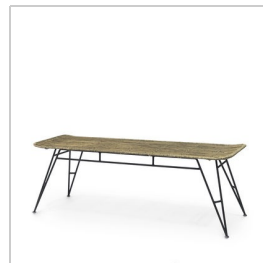

7006-79  
ANTON BISTRO CHAIR

7158-83  
AVALON 24" COUNTER  
BARSTOOL

7156-83  
AVALON 30" BARSTOOL

7034-\_\_  
BALDWIN SWIVEL  
LOUNGE CHAIR

7011-\_\_  
BARCLAY SOFA

7075-\_\_  
BERGEN LOUNGE CHAIR

7470-69  
BRODERICK DINING  
TABLE, DARK ESPRESSO

7127-01  
CAPITOLA 24" COUNTER  
BARSTOOL

7126-01  
CAPITOLA 30"  
BARSTOOL

7188-79  
DAKOTA TEAK DINING  
TABLE

7790-79  
DOCKSIDE OUTDOOR  
DINING CHAIR

7791-79  
DOCKSIDE OUTDOOR 24"  
COUNTER BRSTL

20% Off

7793-79  
DOCKSIDE OUTDOOR 30"  
BARSTOOL

7197-\_\_  
DRESDEN LOUNGE  
CHAIR

7191-\_\_  
GIRONA LOUNGE CHAIR

7186-79  
HEATH STOOL

7060-01  
HERMOSA BENCH

7009-01  
HERMOSA STOOL

7151-83  
MARLON 24" COUNTER  
BARSTOOL

7131-83  
MARLON 30" BARSTOOL

7309-01  
NORA LOUNGE CHAIR

7128-79  
RECARO OUTDOOR  
LOUNGE CHAIR

7114-79  
SANTORINI OUTDOOR  
LOUNGE CHAIR

7804-\_\_  
SARATOGA LOUNGE  
CHAIR

7805-\_\_  
SARATOGA SOFA

7836-79  
STEFANO DINING ARM  
CHAIR