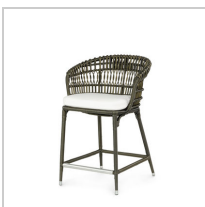

7406-89  
SEACLIFF ARM CHAIR

7264-89  
SEACLIFF SIDE CHAIR

7262-89  
SEACLIFF 24" COUNTER  
STOOL

7263-89  
SEACLIFF 30" BARSTOOL

6037-79  
SERRANO SIDE TABLE

7604-69  
SPENCER OCCASIONAL  
CHAIR

7918-31  
STRINGS ATTACHED  
LOUNGE CHAIR, GREY

7515-  
SULLIVAN 24" SWIVEL  
COUNTER STOOL

7514-  
SULLIVAN 30" SWIVEL  
BARSTOOL

7645-03  
SURREY 24" COUNTER  
STOOL

7644-03  
SURREY 30" BARSTOOL

7480-10  
TRINIDAD OUTDOOR ARM  
CHAIR

7474-10  
TRINIDAD OUTDOOR  
LOUNGE CHAIR

7471-10  
TRINIDAD OUTDOOR  
SOFA

7475-10  
TRINIDAD OUTDOOR  
SWIVEL LOUNGE CHAIR  
WITH FLAIR

7483-10  
TRINIDAD OUTDOOR  
24\"/>COUNTER BARSTOOL

7482-10  
TRINIDAD OUTDOOR 30\"/>BARSTOOL

6046-79  
WILSHIRE MARTINI TABLE