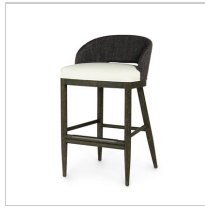

6501-01  
HEWITT SIDE TABLE

6501-03  
HEWITT SIDE TABLE  
WHITEWASH

6036-31  
HOLLIS SIDE TABLE,  
CHARCOAL

6036-13  
HOLLIS SIDE TABLE,  
KHAKI

7184-\_\_  
HUGO LOUNGE CHAIR

7501-01  
MONARCH CONSOLE  
TABLE NATURAL

7501-03  
MONARCH CONSOLE  
TABLE WHITE SAND

7503-01  
MONARCH DEMILUNE  
TABLE NATURAL

7503-03  
MONARCH DEMILUNE  
TABLE, WHITE SAND

7108-\_\_  
NOLAN OCCASIONAL  
CHAIR

7189-\_\_  
OCTAVIA LOUNGE CHAIR

7565-03  
ONSHORE BED KING

7569-03  
ONSHORE BED QUEEN

7246-89  
PRESCOTT 24\"/>

7246-69  
PRESCOTT 24" COUNTER  
STOOL CHARCOAL

7245-89  
PRESCOTT 30"  
BARSTOOL ASH GREY

7245-69  
PRESCOTT 30"  
BARSTOOL CHARCOAL

7508-05  
QUARRY FOSSILIZED  
CLAM COFFEE TABLE

7506-05  
QUARRY FOSSILIZED  
CLAM MARTINI TABLE

7507-05  
QUARRY FOSSILIZED  
CLAM SIDE TABLE

7098-89  
ROCHESTER SWIVEL  
LOUNGE CHAIR

7504-  
ROXIE SWIVEL LOUNGE  
CHAIR