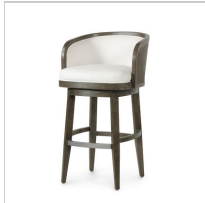

7508-05  
QUARRY FOSSILIZED  
CLAM COFFEE TABLE

7506-05  
QUARRY FOSSILIZED  
CLAM MARTINI TABLE

7507-05  
QUARRY FOSSILIZED  
CLAM SIDE TABLE

7098-89  
ROCHESTER SWIVEL  
LOUNGE CHAIR

7504-  
ROXIE SWIVEL LOUNGE  
CHAIR

7406-89  
SEACLIFF ARM CHAIR

7264-89  
SEACLIFF SIDE CHAIR

7262-89  
SEACLIFF 24" COUNTER  
STOOL

7263-89  
SEACLIFF 30" BARSTOOL

6037-79  
SERRANO SIDE TABLE

7604-69  
SPENCER OCCASIONAL  
CHAIR

7918-31  
STRINGS ATTACHED  
LOUNGE CHAIR, GREY

7515-  
SULLIVAN 24" SWIVEL  
COUNTER STOOL

7514-  
SULLIVAN 30" SWIVEL  
BARSTOOL

7645-03  
SURREY 24" COUNTER  
STOOL

7644-03  
SURREY 30" BARSTOOL

7480-10  
TRINIDAD OUTDOOR ARM  
CHAIR

7474-10  
TRINIDAD OUTDOOR  
LOUNGE CHAIR