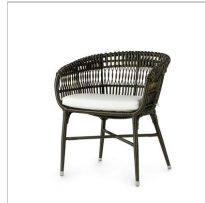

7406-89  
SEACLIFF ARM CHAIR

7264-89  
SEACLIFF SIDE CHAIR

7262-89  
SEACLIFF 24" COUNTER  
STOOL

7263-89  
SEACLIFF 30" BARSTOOL

6037-79  
SERRANO SIDE TABLE

7604-69  
SPENCER OCCASIONAL  
CHAIR

7918-31  
STRINGS ATTACHED  
LOUNGE CHAIR, GREY

7515-  
SULLIVAN 24" SWIVEL  
COUNTER STOOL

7514-  
SULLIVAN 30" SWIVEL  
BARSTOOL

7645-03  
SURREY 24" COUNTER  
STOOL

7644-03  
SURREY 30" BARSTOOL

7480-10  
TRINIDAD OUTDOOR ARM  
CHAIR

7474-10  
TRINIDAD OUTDOOR  
LOUNGE CHAIR

7471-10  
TRINIDAD OUTDOOR  
SOFA

7475-10  
TRINIDAD OUTDOOR  
SWIVEL LOUNGE CHAIR  
WITH FLAIR

7483-10  
TRINIDAD OUTDOOR  
24\"/>COUNTER BARSTOOL

7482-10  
TRINIDAD OUTDOOR 30\"/>BARSTOOL

6046-79  
WILSHIRE MARTINI TABLE