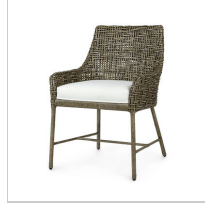

7565-03  
ONSHORE BED KING

7569-03  
ONSHORE BED QUEEN

7246-89  
PRESCOTT 24\"/>

7246-69  
PRESCOTT 24" COUNTER  
STOOL CHARCOAL

7245-89  
PRESCOTT 30"  
BARSTOOL ASH GREY

7245-69  
PRESCOTT 30"  
BARSTOOL CHARCOAL

7508-05  
QUARRY FOSSILIZED  
CLAM COFFEE TABLE

7506-05  
QUARRY FOSSILIZED  
CLAM MARTINI TABLE

7507-05  
QUARRY FOSSILIZED  
CLAM SIDE TABLE

7098-89  
ROCHESTER SWIVEL  
LOUNGE CHAIR

7504-  
ROXIE SWIVEL LOUNGE  
CHAIR

7406-89  
SEACLIFF ARM CHAIR

7264-89  
SEACLIFF SIDE CHAIR

7262-89  
SEACLIFF 24" COUNTER  
STOOL

7263-89  
SEACLIFF 30" BARSTOOL

6037-79  
SERRANO SIDE TABLE

7604-69  
SPENCER OCCASIONAL  
CHAIR

7918-31  
STRINGS ATTACHED  
LOUNGE CHAIR, GREY