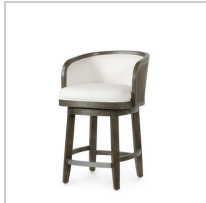

7508-05  
QUARRY FOSSILIZED  
CLAM COFFEE TABLE

7506-05  
QUARRY FOSSILIZED  
CLAM MARTINI TABLE

7507-05  
QUARRY FOSSILIZED  
CLAM SIDE TABLE

7098-89  
ROCHESTER SWIVEL  
LOUNGE CHAIR

7504-  
ROXIE SWIVEL LOUNGE  
CHAIR

7406-89  
SEACLIFF ARM CHAIR

7264-89  
SEACLIFF SIDE CHAIR

7262-89  
SEACLIFF 24" COUNTER  
STOOL

7263-89  
SEACLIFF 30" BARSTOOL

6037-79  
SERRANO SIDE TABLE

7604-69  
SPENCER OCCASIONAL  
CHAIR

7918-31  
STRINGS ATTACHED  
LOUNGE CHAIR, GREY

7515-  
SULLIVAN 24" SWIVEL  
COUNTER STOOL

7514-  
SULLIVAN 30" SWIVEL  
BARSTOOL

7645-03  
SURREY 24" COUNTER  
STOOL

7644-03  
SURREY 30" BARSTOOL

7480-10  
TRINIDAD OUTDOOR ARM  
CHAIR

7474-10  
TRINIDAD OUTDOOR  
LOUNGE CHAIR