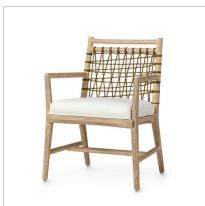

1648-05  
ORVIETO MARBLE BOWL,  
FOOTED

1650-05  
ORVIETO MARBLE BOWL,  
LARGE

1649-05  
ORVIETO MARBLE BOWL,  
MEDIUM

7454-03  
OTTO LOUNGE CHAIR

7631-79  
PACIFICA OUTDOOR ARM  
CHAIR

7638-79  
PACIFICA OUTDOOR SIDE  
CHAIR

7648-79  
PACIFICA 24" OUTDOOR  
COUNTER STOOL

7635-79  
PACIFICA 30" OUTDOOR  
BARSTOOL

7927-03  
PORTRERO RATTAN  
BENCH

7924-03  
PORTRERO RATTAN  
HASSOCK

7159-03  
PRATT ARM CHAIR  
CERUSED WHITE

7641-03  
PRATT LOUNGE CHAIR  
CERUSED WHITE