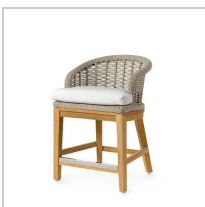

1679-03  
JADEN URN, MEDIUM  
WHITE

1678-10  
JADEN URN, SHORT  
BLACK

1678-03  
JADEN URN, SHORT  
WHITE

1677-10  
JADEN URN, TALL BLACK

1677-03  
JADEN URN, TALL WHITE

7022-30  
LUCIANO LOUNGE CHAIR

2126-79  
MONTEGO OUTDOOR  
CHANDELIER

1648-05  
ORVIETO MARBLE BOWL,  
FOOTED

1650-05  
ORVIETO MARBLE BOWL,  
LARGE

1649-05  
ORVIETO MARBLE BOWL,  
MEDIUM

7454-03  
OTTO LOUNGE CHAIR

7631-79  
PACIFICA OUTDOOR ARM  
CHAIR

7638-79  
PACIFICA OUTDOOR SIDE  
CHAIR

7648-79  
PACIFICA 24" OUTDOOR  
COUNTER STOOL

7635-79  
PACIFICA 30" OUTDOOR  
BARSTOOL

7927-03  
PORTRERO RATTAN  
BENCH

7924-03  
PORTRERO RATTAN  
HASSOCK

7159-03  
PRATT ARM CHAIR  
CERUSED WHITE

7641-03  
PRATT LOUNGE CHAIR  
CERUSED WHITE