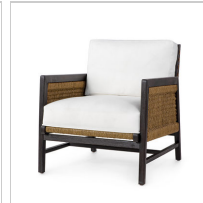

7618-79  
ADELAIDE DESK

1634-31  
AIDAN MIRROR  
CHARCOAL

1634-13  
AIDAN MIRROR KHAKI

7441-79  
AUGUSTINE OUTDOOR  
HADDOCK

7380-79  
AUSTIN OUTDOOR  
COFFEE TABLE  
CHARCOAL

7383-79  
AUSTIN OUTDOOR  
CONSOLE TABLE  
CHARCOAL

7493-79  
AVELINE LOUNGE CHAIR

7718-79  
CALANOVA IN/OUTDOOR  
COFFEE TABLE LARGE

7717-79  
CALANOVA IN/OUTDOOR  
COFFEE TABLE SMALL

6223-10  
CAMDEN MARTINI TABLE  
SHORT

6224-10  
CAMDEN MARTINI TABLE  
TALL

6225-10  
CAMDEN SIDE TABLE  
LONG

7996-79  
CAMILLA FOSSILIZED  
CLAM CONSOLE TABLE

2110-55  
COLETTE TABLE LAMP,  
BLACK

7665-79  
COLLINS LOUNGE CHAIR

1433-79  
DAMON WALL DECOR

2088-79  
DAWSON PENDANT

1432-79  
DENNON WALL DECOR

7459-90  
ENZO OUTDOOR SWIVEL  
STOOL, WEATHERED  
GREY

2146-79  
EVERLY OUTDOOR  
PENDANT

7388-03  
FRANCIS ARM CHAIR

7382-03  
FRANCIS SIDE CHAIR

7742-79  
FRITZ SWIVEL LOUNGE  
CHAIR, NATURAL