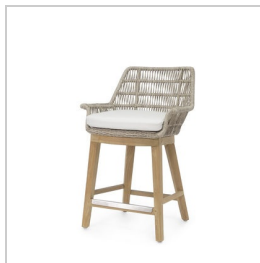

7428-05  
BERGMAN OUTDOOR 24"  
COUNTER BARSTOOL,  
WHITE  
20% Off

7142-10  
BERGMAN OUTDOOR 30"  
BARSTOOL, BLACK  
20% Off

7142-05  
BERGMAN OUTDOOR 30"  
BARSTOOL, WHITE  
20% Off

7790-79  
DOCKSIDE OUTDOOR  
DINING CHAIR

7791-79  
DOCKSIDE OUTDOOR 24"  
COUNTER BRSTL

7793-79  
DOCKSIDE OUTDOOR 30"  
BARSTOOL

7225-79  
LORETTA OUTDOOR 24"  
COUNTER BARSTOOL

7235-79  
LORETTA 30" OUTDOOR  
BARSTOOL

7561-05  
LUCCA OUTDOOR 30"  
BARSTOOL, CREAM