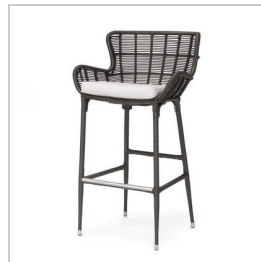

7428-05  
BERGMAN OUTDOOR 24"  
COUNTER BARSTOOL,  
WHITE  
20% Off

7142-10  
BERGMAN OUTDOOR 30"  
BARSTOOL, BLACK  
20% Off

7142-05  
BERGMAN OUTDOOR 30"  
BARSTOOL, WHITE  
20% Off

7790-79  
DOCKSIDE OUTDOOR  
DINING CHAIR

7791-79  
DOCKSIDE OUTDOOR 24"  
COUNTER BRSTL

7793-79  
DOCKSIDE OUTDOOR 30"  
BARSTOOL

7225-79  
LORETTA OUTDOOR 24"  
COUNTER BARSTOOL

7235-79  
LORETTA 30" OUTDOOR  
BARSTOOL

7561-05  
LUCCA OUTDOOR 30"  
BARSTOOL, CREAM

7561-10  
LUCCA OUTDOOR 30"  
BARSTOOL, ESPRESSO

7211-79  
NAPOLI OUTDOOR 30"  
BARSTOOL

7771-83  
NAVY OUTDOOR 24"  
COUNTER BARSTOOL

7773-83  
NAVY OUTDOOR 30"  
BARSTOOL

7979-05  
OLSEN OUTDOOR 30"  
BARSTOOL  
20% Off

7922-05  
PALERMO OUTDOOR 24"  
COUNTER BARSTOOL,  
CREAM

7922-10  
PALERMO OUTDOOR 24"  
COUNTER BARSTOOL,  
ESPRESSO

7923-05  
PALERMO OUTDOOR 30"  
BARSTOOL, CREAM

7923-10  
PALERMO OUTDOOR 30"  
BARSTOOL, ESPRESSO