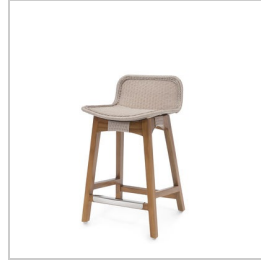

7992-79
VISTA OUTDOOR 24"
COUNTER BARSTOOL