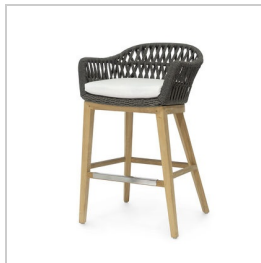

7428-05  
BERGMAN OUTDOOR 24"  
COUNTER BARSTOOL,  
WHITE  
20% Off

7142-10  
BERGMAN OUTDOOR 30"  
BARSTOOL, BLACK  
20% Off

7142-05  
BERGMAN OUTDOOR 30"  
BARSTOOL, WHITE  
20% Off

7790-79  
DOCKSIDE OUTDOOR  
DINING CHAIR

7791-79  
DOCKSIDE OUTDOOR 24"  
COUNTER BRSTL

7793-79  
DOCKSIDE OUTDOOR 30"  
BARSTOOL

7225-79  
LORETTA OUTDOOR 24"  
COUNTER BARSTOOL

7235-79  
LORETTA 30" OUTDOOR  
BARSTOOL

7561-05  
LUCCA OUTDOOR 30"  
BARSTOOL, CREAM

7561-10  
LUCCA OUTDOOR 30"  
BARSTOOL, ESPRESSO

7211-79  
NAPOLI OUTDOOR 30"  
BARSTOOL

7771-83  
NAVY OUTDOOR 24"  
COUNTER BARSTOOL

7773-83  
NAVY OUTDOOR 30"  
BARSTOOL

7979-05  
OLSEN OUTDOOR 30"  
BARSTOOL  
20% Off