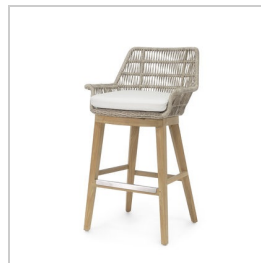

7428-05  
BERGMAN OUTDOOR 24"  
COUNTER BARSTOOL,  
WHITE  
20% Off

7142-10  
BERGMAN OUTDOOR 30"  
BARSTOOL, BLACK  
20% Off

7142-05  
BERGMAN OUTDOOR 30"  
BARSTOOL, WHITE  
20% Off

7790-79  
DOCKSIDE OUTDOOR  
DINING CHAIR

7791-79  
DOCKSIDE OUTDOOR 24"  
COUNTER BRSTL

7793-79  
DOCKSIDE OUTDOOR 30"  
BARSTOOL

7225-79  
LORETTA OUTDOOR 24"  
COUNTER BARSTOOL

7235-79  
LORETTA 30" OUTDOOR  
BARSTOOL

7561-05  
LUCCA OUTDOOR 30"  
BARSTOOL, CREAM