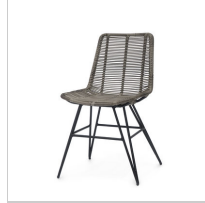

7781-79  
AMALFI OUTDOOR ARM  
CHAIR

7778-79  
AMALFI OUTDOOR SIDE  
CHAIR

7100-79  
ASHBY OUTDOOR  
OCCASIONAL CHAIR

7015-79  
BOCA OUTDOOR SIDE  
CHAIR

7103-79  
DESMOND OUTDOOR  
OCCASIONAL CHAIR

7790-79  
DOCKSIDE OUTDOOR  
DINING CHAIR

7112-01  
HERMOSA OUTDOOR  
ARM CHAIR

7112-40  
HERMOSA OUTDOOR  
ARM CHAIR, GREY

7111-01  
HERMOSA OUTDOOR  
SIDE CHAIR

7111-40  
HERMOSA OUTDOOR  
SIDE CHAIR GREY

7268-79  
KELSEY OUTDOOR SIDE  
CHAIR

7899-79  
LAGUNA OUTDOOR SIDE  
CHAIR

7227-79  
LORETTA OUTDOOR ARM  
CHAIR

7846-79  
LORETTA OUTDOOR SIDE  
CHAIR

7036-10  
LUCCA OUTDOOR DINING  
CHAIR ESPRESSO

7292-79  
MONTECITO OUTDOOR  
ARM CHAIR

7306-79  
MONTECITO OUTDOOR  
SIDE CHAIR