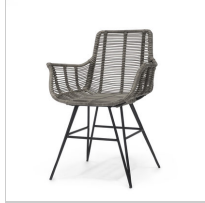

7781-79  
AMALFI OUTDOOR ARM  
CHAIR

7778-79  
AMALFI OUTDOOR SIDE  
CHAIR

7100-79  
ASHBY OUTDOOR  
OCCASIONAL CHAIR

7015-79  
BOCA OUTDOOR SIDE  
CHAIR

7103-79  
DESMOND OUTDOOR  
OCCASIONAL CHAIR

7790-79  
DOCKSIDE OUTDOOR  
DINING CHAIR

7112-01  
HERMOSA OUTDOOR  
ARM CHAIR

7112-40  
HERMOSA OUTDOOR  
ARM CHAIR, GREY

7111-01  
HERMOSA OUTDOOR  
SIDE CHAIR

7111-40  
HERMOSA OUTDOOR  
SIDE CHAIR GREY

7268-79  
KELSEY OUTDOOR SIDE  
CHAIR

7899-79  
LAGUNA OUTDOOR SIDE  
CHAIR

7227-79  
LORETTA OUTDOOR ARM  
CHAIR

7846-79  
LORETTA OUTDOOR SIDE  
CHAIR

7036-10  
LUCCA OUTDOOR DINING  
CHAIR ESPRESSO

7292-79  
MONTECITO OUTDOOR  
ARM CHAIR

7306-79  
MONTECITO OUTDOOR  
SIDE CHAIR