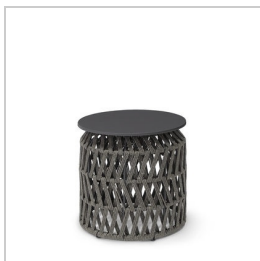

6512-79
ARIA INDOOR/OUTDOOR
HEX SIDE TABLE

7045-79
BOCA OUTDOOR C
TABLE

7628-79
BOCA OUTDOOR SIDE
TABLE, ROUND

7666-79
BOCA OUTDOOR SIDE
TABLE, SQUARE

6029-90
COSMO SIDE TABLE

6016-03
DELANO OUTDOOR SIDE
TABLE

6021-40
FOLEY OUTDOOR SIDE
TABLE SHORT GREY

6021-41
FOLEY STONE OUTDOOR
SIDE TABLE SHORT,
WHITE

6020-41
FOLEY STONE OUTDOOR
SIDE TABLE TALL, WHITE

7305-40
JOSEPHINE
INDOOR/OUTDOOR
METAL TOP SIDE TABLE

7858-79
LORETTA OUTDOOR
SIDE TABLE

7701-79
LORETTA SIDE TABLE
ALUMINUM TOP

7279-79
MONTECITO OUTDOOR
SIDE TABLE

7723-79
NAPOLI SIDE TABLE
ROUND

6026-40
ODETTE OUTDOOR
MARTINI TABLE, GREY

6026-41
ODETTE STONE
OUTDOOR MARTINI
TABLE, WHITE

6415-03
POMPEII OUTDOOR
STOOL/TABLE, GREY