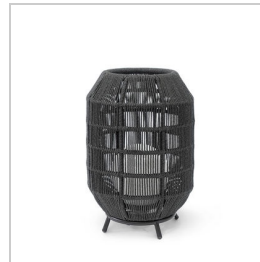

2054-79  
AUGUSTINE OUTDOOR  
PENDANT CONE

2052-79  
AUGUSTINE OUTDOOR  
PENDANT SPHERE

2057-79  
BRUNSWICK OUTDOOR  
PENDANT CONE

2010-79  
BRUNSWICK OUTDOOR  
PENDANT DRUM

2027-79  
IBIZA OUTDOOR LAMP

2008-79  
IOS OUTDOOR LAMP

2020-79  
MALTA OUTDOOR LAMP,  
SMALL

2028-79  
MALTA OUTDOOR LAMP,  
TALL

2063-79  
NANTUCKET OUTDOOR  
CHANDELIER

2062-79  
NANTUCKET OUTDOOR  
PENDANT

2000-05  
SAN JUAN OUTDOOR  
LAMP, SMALL  
Sale Qty Avail: 16  
20% Off

2517-05  
SAN JUAN OUTDOOR  
LAMP, TALL  
Sale Qty Avail: 23  
20% Off

2029-79  
ST. TROPEZ OUTDOOR  
LAMP, SMALL

2026-79  
ST. TROPEZ OUTDOOR  
LAMP, TALL

2016-79  
TANNER OUTDOOR  
PENDANT DRUM, BLACK

2046-79  
TANNER OUTDOOR  
PENDANT DRUM,  
NATURAL