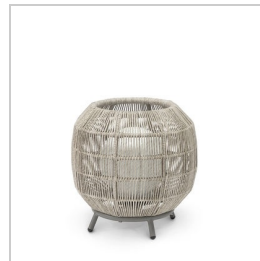

2054-79  
AUGUSTINE OUTDOOR  
PENDANT CONE

2052-79  
AUGUSTINE OUTDOOR  
PENDANT SPHERE

2057-79  
BRUNSWICK OUTDOOR  
PENDANT CONE

2010-79  
BRUNSWICK OUTDOOR  
PENDANT DRUM

2027-79  
IBIZA OUTDOOR LAMP

2008-79  
IOS OUTDOOR LAMP

2020-79  
MALTA OUTDOOR LAMP,  
SMALL

2028-79  
MALTA OUTDOOR LAMP,  
TALL

2063-79  
NANTUCKET OUTDOOR  
CHANDELIER

2062-79  
NANTUCKET OUTDOOR  
PENDANT

2000-05  
SAN JUAN OUTDOOR  
LAMP, SMALL  
Sale Qty Avail: 16  
20% Off

2517-05  
SAN JUAN OUTDOOR  
LAMP, TALL  
Sale Qty Avail: 23  
20% Off

2029-79  
ST. TROPEZ OUTDOOR  
LAMP, SMALL

2026-79  
ST. TROPEZ OUTDOOR  
LAMP, TALL

2016-79  
TANNER OUTDOOR  
PENDANT DRUM, BLACK

2046-79  
TANNER OUTDOOR  
PENDANT DRUM,  
NATURAL