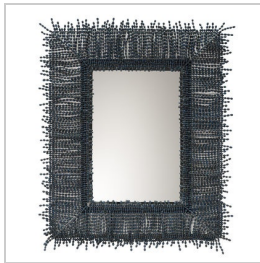

# PALECEK™

DISTINCTIVE  
FURNITURE,  
ACCESSORIES,  
LIGHTING  
& TEXTILES

601 Parr Boulevard  
RICHMOND, CA 94801  
PHONE 800.274.7730  
FAX 510.234.7234  
www.palecek.com

1286-60  
AMAYA BEADED MIRROR

1020-01  
BAYVIEW HANGING  
ROPE MIRROR

1934-JB  
BROCKTON ROUND  
MIRROR

1105-69  
CALDERA MIRROR  
LARGE

1106-69  
CALDERA MIRROR  
SMALL

1198-41  
COCO MAGNOLIA  
MIRROR

1938-41  
COCO RUFFLE MIRROR

1283-03  
DENALI MIRROR LARGE

1287-03  
DENALI MIRROR SMALL

1061-01  
KENIS BRAIDED MIRROR

1742-19  
LOLA ROPE MIRROR

1011-79  
MAXWELL PETRIFIED  
WOOD MIRROR

20% Off

1214-89  
ODOM RATTAN MIRROR

1239-03  
PLYMOUTH MIRROR

1076-03  
PORTO MIRROR

1077-05  
SABINE COCO MIRROR