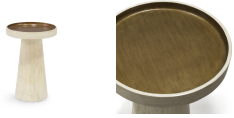

**No. 6523-68 ORSON SIDE TABLE WHITE**

Kirk Nix Collection. Cerused wood side table in whitewash finish accented with hand-painted gold tone top.

**No. 6523-68 ORSON SIDE TABLE WHITE**

**PRODUCT SPECIFICATIONS**