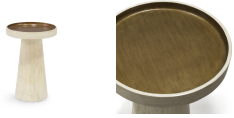

No. 6523-68 ORSON SIDE TABLE WHITE

Kirk Nix Collection. Cerused wood side table in whitewash finish accented with hand-painted gold tone top.

:

Retail Price: \$1,548.00

No. 6523-68 ORSON SIDE TABLE WHITE

PRODUCT SPECIFICATIONS