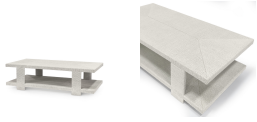

No. 7257-03 CLINT COFFEE TABLE WHITE SAND

Jeffrey Alan Marks Collection. Hardwood frame and legs fully hand-wrapped with finely woven abaca rope in a white sand finish.

Overall Dimensions: 60"l x 30"w x 17"h

Retail Price: \$3,788.00

 Truck Ship Only

No. 7257-03 CLINT COFFEE TABLE WHITE SAND

PRODUCT SPECIFICATIONS

Overall Dimensions 60"l x 30"w x 17"h

SHIPPING INFORMATION

Box Size - Length	21"
Box Size - Width	68"
Box Size - Height	35"
Weight - In Box	97 lbs.
Weight - Out Of Box	74 lbs.
Delivery Method	Truck Ship Only