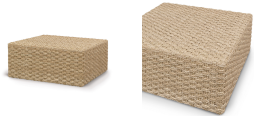

**No. 7904-19 GROVE COFFEE TABLE**

Jeffrey Alan Marks Collection. Natural split seagrass hand-braided in a 2-ply weave over a plantation hardwood frame.

Overall Dimensions: 40.25"sq x 18"h

-  Hospitality Grade
-  Truck Ship Only

**No. 7904-19 GROVE COFFEE TABLE**

**PRODUCT SPECIFICATIONS**

Overall Dimensions 40.25"sq x 18"h

**SHIPPING INFORMATION**

Box Size - Length	42"
Box Size - Width	42"
Box Size - Height	20"
Weight - In Box	62 lbs.
Weight - Out Of Box	59 lbs.
Delivery Method	Truck Ship Only