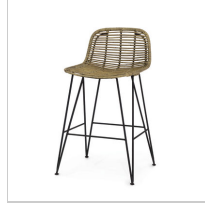

7578-01
HERMOSA ARM CHAIR

7356-01
HERMOSA LOUNGE
CHAIR

7112-01
HERMOSA OUTDOOR
ARM CHAIR

7112-40
HERMOSA OUTDOOR
ARM CHAIR, GREY

7994-01
HERMOSA OUTDOOR
LOUNGE CHAIR

7994-40
HERMOSA OUTDOOR
LOUNGE CHAIR GREY

7111-01
HERMOSA OUTDOOR
SIDE CHAIR

7111-40
HERMOSA OUTDOOR
SIDE CHAIR GREY

7579-01
HERMOSA SIDE CHAIR

7559-01
HERMOSA 24" COUNTER
STOOL

7558-01
HERMOSA 30" BARSTOOL