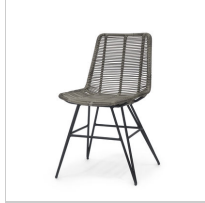

7578-01
HERMOSA ARM CHAIR

7356-01
HERMOSA LOUNGE
CHAIR

7112-01
HERMOSA OUTDOOR
ARM CHAIR

7112-40
HERMOSA OUTDOOR
ARM CHAIR, GREY

7994-01
HERMOSA OUTDOOR
LOUNGE CHAIR

7994-40
HERMOSA OUTDOOR
LOUNGE CHAIR GREY

7111-01
HERMOSA OUTDOOR
SIDE CHAIR

7111-40
HERMOSA OUTDOOR
SIDE CHAIR GREY

7579-01
HERMOSA SIDE CHAIR

7559-01
HERMOSA 24" COUNTER
STOOL

7558-01
HERMOSA 30" BARSTOOL