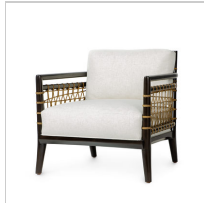

6523-KB
ORSON SIDE TABLE,
MIDNIGHT

7641-79
PRATT LOUNGE CHAIR