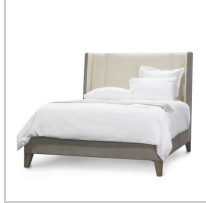

7740-79
FRITZ ROPE SIDE CHAIR

7740-03
FRITZ ROPE SIDE CHAIR,
FOG WHITE

7741-79
FRITZ ROPE SQUARE
OTTOMAN

7741-03
FRITZ ROPE SQUARE
OTTOMAN, FOG WHITE

7738-79
FRITZ ROPE 24"
COUNTER STOOL

7738-03
FRITZ ROPE 24"
COUNTER STOOL, FOG
WHITE

7737-79
FRITZ ROPE 30"
BARSTOOL

7737-03
FRITZ ROPE 30"
BARSTOOL, FOG WHITE

7253-___
GENTRY BED, CAL KING

7251-___
GENTRY BED, KING

7250-___
GENTRY BED, QUEEN

7602-89
GORDON OCCASIONAL
CHAIR, ASH GREY

7602-69
GORDON OCCASIONAL
CHAIR, CHARCOAL