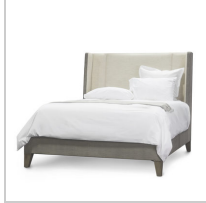

7755-79
AVALON SIDE CHAIR,
DARK WALNUT

7059-79
CALLAHAN CABINET
Sale Qty Avail: 18
20% Off

7615-89
CARMINE SWIVEL
LOUNGE CHAIR

7739-03
FRITZ ROPE ARM CHAIR
FOG WHITE

7739-79
FRITZ ROPE ARM CHAIR,
NATURAL

7275-03
FRITZ ROPE BENCH FOG
WHITE

7275-79
FRITZ ROPE BENCH,
NATURAL

7359-03
FRITZ ROPE LOUNGE
CHAIR FOG WHITE

7359-79
FRITZ ROPE LOUNGE
CHAIR, NATURAL

7740-03
FRITZ ROPE SIDE CHAIR
FOG WHITE

7740-79
FRITZ ROPE SIDE CHAIR,
NATURAL

7741-03
FRITZ ROPE SQUARE
OTTOMAN FOG WHITE

7741-79
FRITZ ROPE SQUARE
OTTOMAN, NATURAL

7738-03
FRITZ ROPE 24"
COUNTER STOOL FOG
WHITE

7738-79
FRITZ ROPE 24"
COUNTER STOOL,
NATURAL

7737-03
FRITZ ROPE 30"
BARSTOOL, FOG WHITE

7737-79
FRITZ ROPE 30"
BARSTOOL, NATURAL