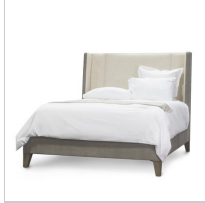

7738-03
FRITZ ROPE 24"
COUNTER STOOL FOG
WHITE

7250-
GENTRY BED QUEEN