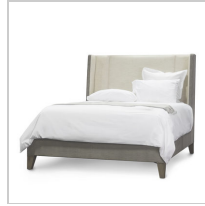

7615-89
CARMINE SWIVEL
LOUNGE CHAIR

7739-79
FRITZ ROPE ARM CHAIR

7739-03
FRITZ ROPE ARM CHAIR,
FOG WHITE

7275-79
FRITZ ROPE BENCH

7275-03
FRITZ ROPE BENCH, FOG
WHITE

7359-79
FRITZ ROPE LOUNGE
CHAIR

7359-03
FRITZ ROPE LOUNGE
CHAIR, FOG WHITE

7740-79
FRITZ ROPE SIDE CHAIR

7740-03
FRITZ ROPE SIDE CHAIR,
FOG WHITE

7741-79
FRITZ ROPE SQUARE
OTTOMAN

7741-03
FRITZ ROPE SQUARE
OTTOMAN, FOG WHITE

7738-79
FRITZ ROPE 24"
COUNTER STOOL

7738-03
FRITZ ROPE 24"
COUNTER STOOL, FOG
WHITE

7737-79
FRITZ ROPE 30"
BARSTOOL

7737-03
FRITZ ROPE 30"
BARSTOOL, FOG WHITE

7253-___
GENTRY BED, CAL KING

7251-___
GENTRY BED, KING

7250-___
GENTRY BED, QUEEN

7602-89
GORDON OCCASIONAL
CHAIR, ASH GREY

7602-69
GORDON OCCASIONAL
CHAIR, CHARCOAL