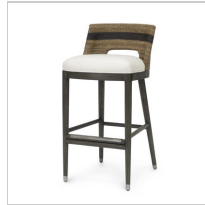

7106-03  
AINSLEY STOOL

7784-\_\_  
AUGUSTO ARM CHAIR

7783-\_\_  
AUGUSTO SIDE CHAIR

7522-\_\_  
AUGUSTO 24" COUNTER  
BARSTOOL

7521-\_\_  
AUGUSTO 30" BARSTOOL

7600-89  
AVA OCCASIONAL CHAIR

7615-89  
CARMINE SWIVEL  
LOUNGE CHAIR

7739-79  
FRITZ ROPE ARM CHAIR

7739-03  
FRITZ ROPE ARM CHAIR  
FOG WHITE

7275-79  
FRITZ ROPE BENCH

7275-03  
FRITZ ROPE BENCH FOG  
WHITE

7359-79  
FRITZ ROPE LOUNGE  
CHAIR

7359-03  
FRITZ ROPE LOUNGE  
CHAIR FOG WHITE

7740-79  
FRITZ ROPE SIDE CHAIR

7740-03  
FRITZ ROPE SIDE CHAIR  
FOG WHITE

7741-79  
FRITZ ROPE SQUARE  
OTTOMAN

7741-03  
FRITZ ROPE SQUARE  
OTTOMAN FOG WHITE

7738-79  
FRITZ ROPE 24"  
COUNTER STOOL

7738-03  
FRITZ ROPE 24"  
COUNTER STOOL FOG  
WHITE

7737-79  
FRITZ ROPE 30"  
BARSTOOL

7737-03  
FRITZ ROPE 30"  
BARSTOOL FOG WHITE

7602-89  
GORDON OCCASIONAL  
CHAIR ASH GREY

7602-69  
GORDON OCCASIONAL  
CHAIR CHARCOAL

7108-\_\_\_  
NOLAN OCCASIONAL  
CHAIR