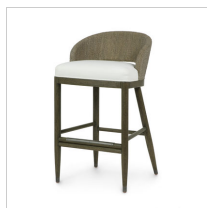

7740-79  
FRITZ ROPE SIDE CHAIR

7740-03  
FRITZ ROPE SIDE CHAIR  
FOG WHITE

7741-79  
FRITZ ROPE SQUARE  
OTTOMAN

7741-03  
FRITZ ROPE SQUARE  
OTTOMAN FOG WHITE

7738-79  
FRITZ ROPE 24"  
COUNTER STOOL

7738-03  
FRITZ ROPE 24"  
COUNTER STOOL FOG  
WHITE

7737-79  
FRITZ ROPE 30"  
BARSTOOL

7737-03  
FRITZ ROPE 30"  
BARSTOOL FOG WHITE

7602-89  
GORDON OCCASIONAL  
CHAIR ASH GREY

7602-69  
GORDON OCCASIONAL  
CHAIR CHARCOAL

7108-\_\_\_  
NOLAN OCCASIONAL  
CHAIR

7159-79  
PRATT ARM CHAIR

7641-79  
PRATT LOUNGE CHAIR

7160-79  
PRATT SIDE CHAIR

7145-79  
PRATT 24" COUNTER  
STOOL

7135-79  
PRATT 30" BARSTOOL

7246-89  
PRESCOTT 24" COUNTER  
STOOL ASH GREY

7246-69  
PRESCOTT 24" COUNTER  
STOOL CHARCOAL

7245-89  
PRESCOTT 30"  
BARSTOOL ASH GREY

7245-69  
PRESCOTT 30"  
BARSTOOL CHARCOAL

6019-79  
REYNA ROUND STOOL

7604-69  
SPENCER OCCASIONAL  
CHAIR

7144-\_\_\_  
TULLY LOUNGE CHAIR  
Sale Qty Avail: 1  
20% Off