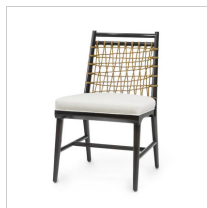

7739-79  
FRITZ ROPE ARM CHAIR

7739-03  
FRITZ ROPE ARM CHAIR  
FOG WHITE

7275-79  
FRITZ ROPE BENCH

7275-03  
FRITZ ROPE BENCH FOG  
WHITE

7359-79  
FRITZ ROPE LOUNGE  
CHAIR

7359-03  
FRITZ ROPE LOUNGE  
CHAIR FOG WHITE

7740-79  
FRITZ ROPE SIDE CHAIR

7740-03  
FRITZ ROPE SIDE CHAIR  
FOG WHITE

7741-79  
FRITZ ROPE SQUARE  
OTTOMAN

7741-03  
FRITZ ROPE SQUARE  
OTTOMAN FOG WHITE

7738-79  
FRITZ ROPE 24"  
COUNTER STOOL

7738-03  
FRITZ ROPE 24"  
COUNTER STOOL FOG  
WHITE

7737-79  
FRITZ ROPE 30"  
BARSTOOL

7737-03  
FRITZ ROPE 30"  
BARSTOOL FOG WHITE

7602-89  
GORDON OCCASIONAL  
CHAIR ASH GREY

7602-69  
GORDON OCCASIONAL  
CHAIR CHARCOAL

7108-\_\_\_  
NOLAN OCCASIONAL  
CHAIR

7159-79  
PRATT ARM CHAIR

7641-79  
PRATT LOUNGE CHAIR

7160-79  
PRATT SIDE CHAIR

7145-79  
PRATT 24" COUNTER  
STOOL

7135-79  
PRATT 30" BARSTOOL

7246-89  
PRESCOTT 24" COUNTER  
STOOL ASH GREY

7246-69  
PRESCOTT 24" COUNTER  
STOOL CHARCOAL