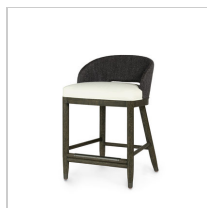

7740-79  
FRITZ ROPE SIDE CHAIR

7740-03  
FRITZ ROPE SIDE CHAIR  
FOG WHITE

7741-79  
FRITZ ROPE SQUARE  
OTTOMAN

7741-03  
FRITZ ROPE SQUARE  
OTTOMAN FOG WHITE

7738-79  
FRITZ ROPE 24"  
COUNTER STOOL

7738-03  
FRITZ ROPE 24"  
COUNTER STOOL FOG  
WHITE

7737-79  
FRITZ ROPE 30"  
BARSTOOL

7737-03  
FRITZ ROPE 30"  
BARSTOOL FOG WHITE

7602-89  
GORDON OCCASIONAL  
CHAIR ASH GREY

7602-69  
GORDON OCCASIONAL  
CHAIR CHARCOAL

7108-\_\_\_  
NOLAN OCCASIONAL  
CHAIR

7159-79  
PRATT ARM CHAIR

7641-79  
PRATT LOUNGE CHAIR

7160-79  
PRATT SIDE CHAIR

7145-79  
PRATT 24" COUNTER  
STOOL

7135-79  
PRATT 30" BARSTOOL

7246-89  
PRESCOTT 24" COUNTER  
STOOL ASH GREY

7246-69  
PRESCOTT 24" COUNTER  
STOOL CHARCOAL

7245-89  
PRESCOTT 30"  
BARSTOOL ASH GREY

7245-69  
PRESCOTT 30"  
BARSTOOL CHARCOAL

6019-79  
REYNA ROUND STOOL

7604-69  
SPENCER OCCASIONAL  
CHAIR

7144-\_\_\_  
TULLY LOUNGE CHAIR  
Sale Qty Avail: 1  
20% Off