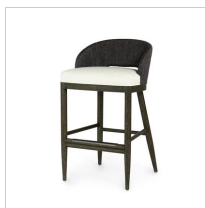

7740-79  
FRITZ ROPE SIDE CHAIR

7740-03  
FRITZ ROPE SIDE CHAIR  
FOG WHITE

7741-79  
FRITZ ROPE SQUARE  
OTTOMAN

7741-03  
FRITZ ROPE SQUARE  
OTTOMAN FOG WHITE

7738-79  
FRITZ ROPE 24"  
COUNTER STOOL

7738-03  
FRITZ ROPE 24"  
COUNTER STOOL FOG  
WHITE

7737-79  
FRITZ ROPE 30"  
BARSTOOL

7737-03  
FRITZ ROPE 30"  
BARSTOOL FOG WHITE

7602-89  
GORDON OCCASIONAL  
CHAIR ASH GREY

7602-69  
GORDON OCCASIONAL  
CHAIR CHARCOAL

7108-\_\_\_  
NOLAN OCCASIONAL  
CHAIR

7159-79  
PRATT ARM CHAIR

7641-79  
PRATT LOUNGE CHAIR

7160-79  
PRATT SIDE CHAIR

7145-79  
PRATT 24" COUNTER  
STOOL

7135-79  
PRATT 30" BARSTOOL

7246-89  
PRESCOTT 24" COUNTER  
STOOL ASH GREY

7246-69  
PRESCOTT 24" COUNTER  
STOOL CHARCOAL

7245-89  
PRESCOTT 30"  
BARSTOOL ASH GREY

7245-69  
PRESCOTT 30"  
BARSTOOL CHARCOAL

6019-79  
REYNA ROUND STOOL

7604-69  
SPENCER OCCASIONAL  
CHAIR

7144-\_\_\_  
TULLY LOUNGE CHAIR  
Sale Qty Avail: 1  
20% Off