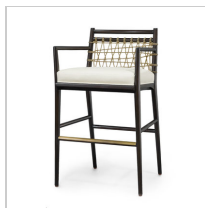

7739-79  
FRITZ ROPE ARM CHAIR

7739-03  
FRITZ ROPE ARM CHAIR  
FOG WHITE

7275-79  
FRITZ ROPE BENCH

7275-03  
FRITZ ROPE BENCH FOG  
WHITE

7359-79  
FRITZ ROPE LOUNGE  
CHAIR

7359-03  
FRITZ ROPE LOUNGE  
CHAIR FOG WHITE

7740-79  
FRITZ ROPE SIDE CHAIR

7740-03  
FRITZ ROPE SIDE CHAIR  
FOG WHITE

7741-79  
FRITZ ROPE SQUARE  
OTTOMAN

7741-03  
FRITZ ROPE SQUARE  
OTTOMAN FOG WHITE

7738-79  
FRITZ ROPE 24"  
COUNTER STOOL

7738-03  
FRITZ ROPE 24"  
COUNTER STOOL FOG  
WHITE

7737-79  
FRITZ ROPE 30"  
BARSTOOL

7737-03  
FRITZ ROPE 30"  
BARSTOOL FOG WHITE

7602-89  
GORDON OCCASIONAL  
CHAIR ASH GREY

7602-69  
GORDON OCCASIONAL  
CHAIR CHARCOAL

7108-\_\_\_  
NOLAN OCCASIONAL  
CHAIR

7159-79  
PRATT ARM CHAIR

7641-79  
PRATT LOUNGE CHAIR

7160-79  
PRATT SIDE CHAIR

7145-79  
PRATT 24" COUNTER  
STOOL

7135-79  
PRATT 30" BARSTOOL

7246-89  
PRESCOTT 24" COUNTER  
STOOL ASH GREY

7246-69  
PRESCOTT 24" COUNTER  
STOOL CHARCOAL