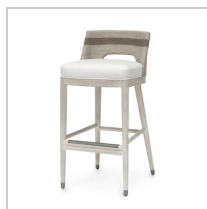

7106-03  
AINSLEY STOOL

7784-\_\_  
AUGUSTO ARM CHAIR

7783-\_\_  
AUGUSTO SIDE CHAIR

7522-\_\_  
AUGUSTO 24" COUNTER  
BARSTOOL

7521-\_\_  
AUGUSTO 30" BARSTOOL

7600-89  
AVA OCCASIONAL CHAIR

7615-89  
CARMINE SWIVEL  
LOUNGE CHAIR

7739-79  
FRITZ ROPE ARM CHAIR

7739-03  
FRITZ ROPE ARM CHAIR  
FOG WHITE

7275-79  
FRITZ ROPE BENCH

7275-03  
FRITZ ROPE BENCH FOG  
WHITE

7359-79  
FRITZ ROPE LOUNGE  
CHAIR

7359-03  
FRITZ ROPE LOUNGE  
CHAIR FOG WHITE

7740-79  
FRITZ ROPE SIDE CHAIR

7740-03  
FRITZ ROPE SIDE CHAIR  
FOG WHITE

7741-79  
FRITZ ROPE SQUARE  
OTTOMAN

7741-03  
FRITZ ROPE SQUARE  
OTTOMAN FOG WHITE

7738-79  
FRITZ ROPE 24"  
COUNTER STOOL

7738-03  
FRITZ ROPE 24"  
COUNTER STOOL FOG  
WHITE

7737-79  
FRITZ ROPE 30"  
BARSTOOL

7737-03  
FRITZ ROPE 30"  
BARSTOOL FOG WHITE

7602-89  
GORDON OCCASIONAL  
CHAIR ASH GREY

7602-69  
GORDON OCCASIONAL  
CHAIR CHARCOAL

7108-\_\_\_  
NOLAN OCCASIONAL  
CHAIR