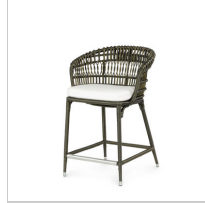

7312-79  
MONTECITO OUTDOOR  
30" BARSTOOL

7657-79  
NAPOLI OUTDOOR 24"  
COUNTER STOOL

7211-79  
NAPOLI OUTDOOR 30"  
BARSTOOL

7648-79  
PACIFICA 24" OUTDOOR  
COUNTER STOOL

7635-79  
PACIFICA 30" OUTDOOR  
BARSTOOL

7922-10  
PALERMO OUTDOOR 24"  
COUNTER STOOL,  
ESPRESSO

7923-10  
PALERMO OUTDOOR 30"  
BARSTOOL ESPRESSO

7867-40  
SAN MARTIN OUTDOOR  
24" COUNTER STOOL  
GREY

7867-79  
SAN MARTIN OUTDOOR  
24" COUNTER STOOL,  
TAUPE

7866-40  
SAN MARTIN OUTDOOR  
30" BARSTOOL GREY

7866-79  
SAN MARTIN OUTDOOR  
30" BARSTOOL, TAUPE

7642-79  
SAN REMO OUTDOOR 24"  
COUNTER STOOL

7674-79  
SAN REMO OUTDOOR 30"  
BARSTOOL

7351-31  
SOMERSET OUTDOOR 24"  
COUNTER STOOL

7200-31  
SOMERSET OUTDOOR 30"  
BARSTOOL

7483-10  
TRINIDAD OUTDOOR 24"  
COUNTER STOOL  
Sale Qty Avail: 2  
20% Off

7992-79  
VISTA OUTDOOR 24"  
COUNTER STOOL

7998-79  
VISTA OUTDOOR 30"  
BARSTOOL