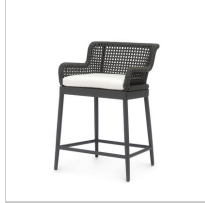

7883-01  
HERMOSA OUTDOOR 24"  
COUNTER STOOL

7883-40  
HERMOSA OUTDOOR 24"  
COUNTER STOOL GREY

7882-01  
HERMOSA OUTDOOR 30"  
BARSTOOL

7882-40  
HERMOSA OUTDOOR 30"  
BARSTOOL GREY

7897-79  
LAGUNA OUTDOOR 24"  
COUNTER STOOL

7312-79  
MONTECITO OUTDOOR  
30" BARSTOOL

7657-79  
NAPOLI OUTDOOR 24"  
COUNTER STOOL

7211-79  
NAPOLI OUTDOOR 30"  
BARSTOOL

7648-79  
PACIFICA 24" OUTDOOR  
COUNTER STOOL

7635-79  
PACIFICA 30" OUTDOOR  
BARSTOOL

7922-10  
PALERMO OUTDOOR 24"  
COUNTER STOOL,  
ESPRESSO

7923-10  
PALERMO OUTDOOR 30"  
BARSTOOL ESPRESSO

7867-40  
SAN MARTIN OUTDOOR  
24" COUNTER STOOL  
GREY

7867-79  
SAN MARTIN OUTDOOR  
24" COUNTER STOOL,  
TAUPE

7866-40  
SAN MARTIN OUTDOOR  
30" BARSTOOL GREY

7866-79  
SAN MARTIN OUTDOOR  
30" BARSTOOL, TAUPE

7642-79  
SAN REMO OUTDOOR 24"  
COUNTER STOOL

7674-79  
SAN REMO OUTDOOR 30"  
BARSTOOL

7351-31  
SOMERSET OUTDOOR 24"  
COUNTER STOOL