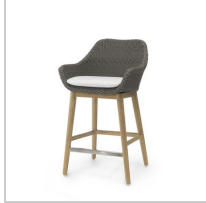

7312-79  
MONTECITO OUTDOOR  
30" BARSTOOL

7657-79  
NAPOLI OUTDOOR 24"  
COUNTER STOOL

7211-79  
NAPOLI OUTDOOR 30"  
BARSTOOL

7648-79  
PACIFICA 24" OUTDOOR  
COUNTER STOOL

7635-79  
PACIFICA 30" OUTDOOR  
BARSTOOL

7922-10  
PALERMO OUTDOOR 24"  
COUNTER STOOL,  
ESPRESSO

7923-10  
PALERMO OUTDOOR 30"  
BARSTOOL ESPRESSO

7867-40  
SAN MARTIN OUTDOOR  
24" COUNTER STOOL  
GREY

7867-79  
SAN MARTIN OUTDOOR  
24" COUNTER STOOL,  
TAUPE

7866-40  
SAN MARTIN OUTDOOR  
30" BARSTOOL GREY

7866-79  
SAN MARTIN OUTDOOR  
30" BARSTOOL, TAUPE

7642-79  
SAN REMO OUTDOOR 24"  
COUNTER STOOL

7674-79  
SAN REMO OUTDOOR 30"  
BARSTOOL

7351-31  
SOMERSET OUTDOOR 24"  
COUNTER STOOL