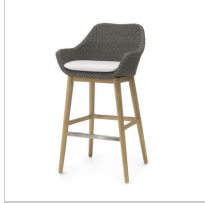

7312-79  
MONTECITO OUTDOOR  
30" BARSTOOL

7657-79  
NAPOLI OUTDOOR 24"  
COUNTER STOOL

7211-79  
NAPOLI OUTDOOR 30"  
BARSTOOL

7648-79  
PACIFICA 24" OUTDOOR  
COUNTER STOOL

7635-79  
PACIFICA 30" OUTDOOR  
BARSTOOL

7922-10  
PALERMO OUTDOOR 24"  
COUNTER STOOL,  
ESPRESSO

7923-10  
PALERMO OUTDOOR 30"  
BARSTOOL ESPRESSO

7867-40  
SAN MARTIN OUTDOOR  
24" COUNTER STOOL  
GREY

7867-79  
SAN MARTIN OUTDOOR  
24" COUNTER STOOL,  
TAUPE

7866-40  
SAN MARTIN OUTDOOR  
30" BARSTOOL GREY

7866-79  
SAN MARTIN OUTDOOR  
30" BARSTOOL, TAUPE

7642-79  
SAN REMO OUTDOOR 24"  
COUNTER STOOL

7674-79  
SAN REMO OUTDOOR 30"  
BARSTOOL

7351-31  
SOMERSET OUTDOOR 24"  
COUNTER STOOL