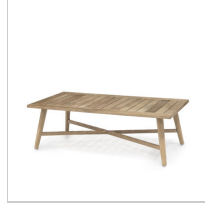

7748-01
AMALFI OUTDOOR
COFFEE TABLE

7229-79
BOCA OUTDOOR COFFEE
TABLE

7055-03
DELANO OUTDOOR
COFFEE TABLE

7859-79
LORETTA OUTDOOR
COFFEE TABLE

7371-79
MONTECITO OUTDOOR
COFFEE TABLE

7610-79
NAPOLI OUTDOOR
COFFEE TABLE

6115-34
RAIN DRUM LARGE
BRONZE

6115-14
RAIN DRUM LARGE
SILVER

7299-79
SAN MARTIN OUTDOOR
COFFEE TABLE

7898-01
SAN REMO OUTDOOR
COFFEE TABLE